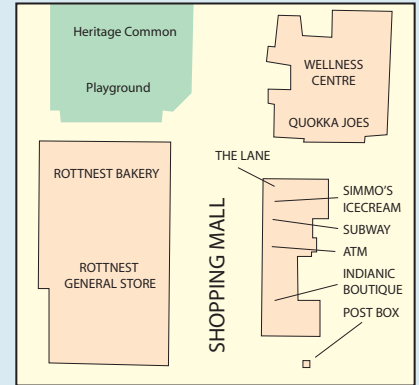

Rottnest Island Accommodation and Street Map

KEY	
	Visitor Centre
	Police
	Nursing Post
	Toilet
	Wheelchair Toilet Access
	Shower
	Laundry
	Lockers
	Bus Stop
	Train Stop
	Barbecue
	Recycle Point
	Phone
	Bike Hire
	Pilot Boathouse
	Footpath
	Cycleway
	4 Bed
	6 Bed
	8 Bed
	Tent site