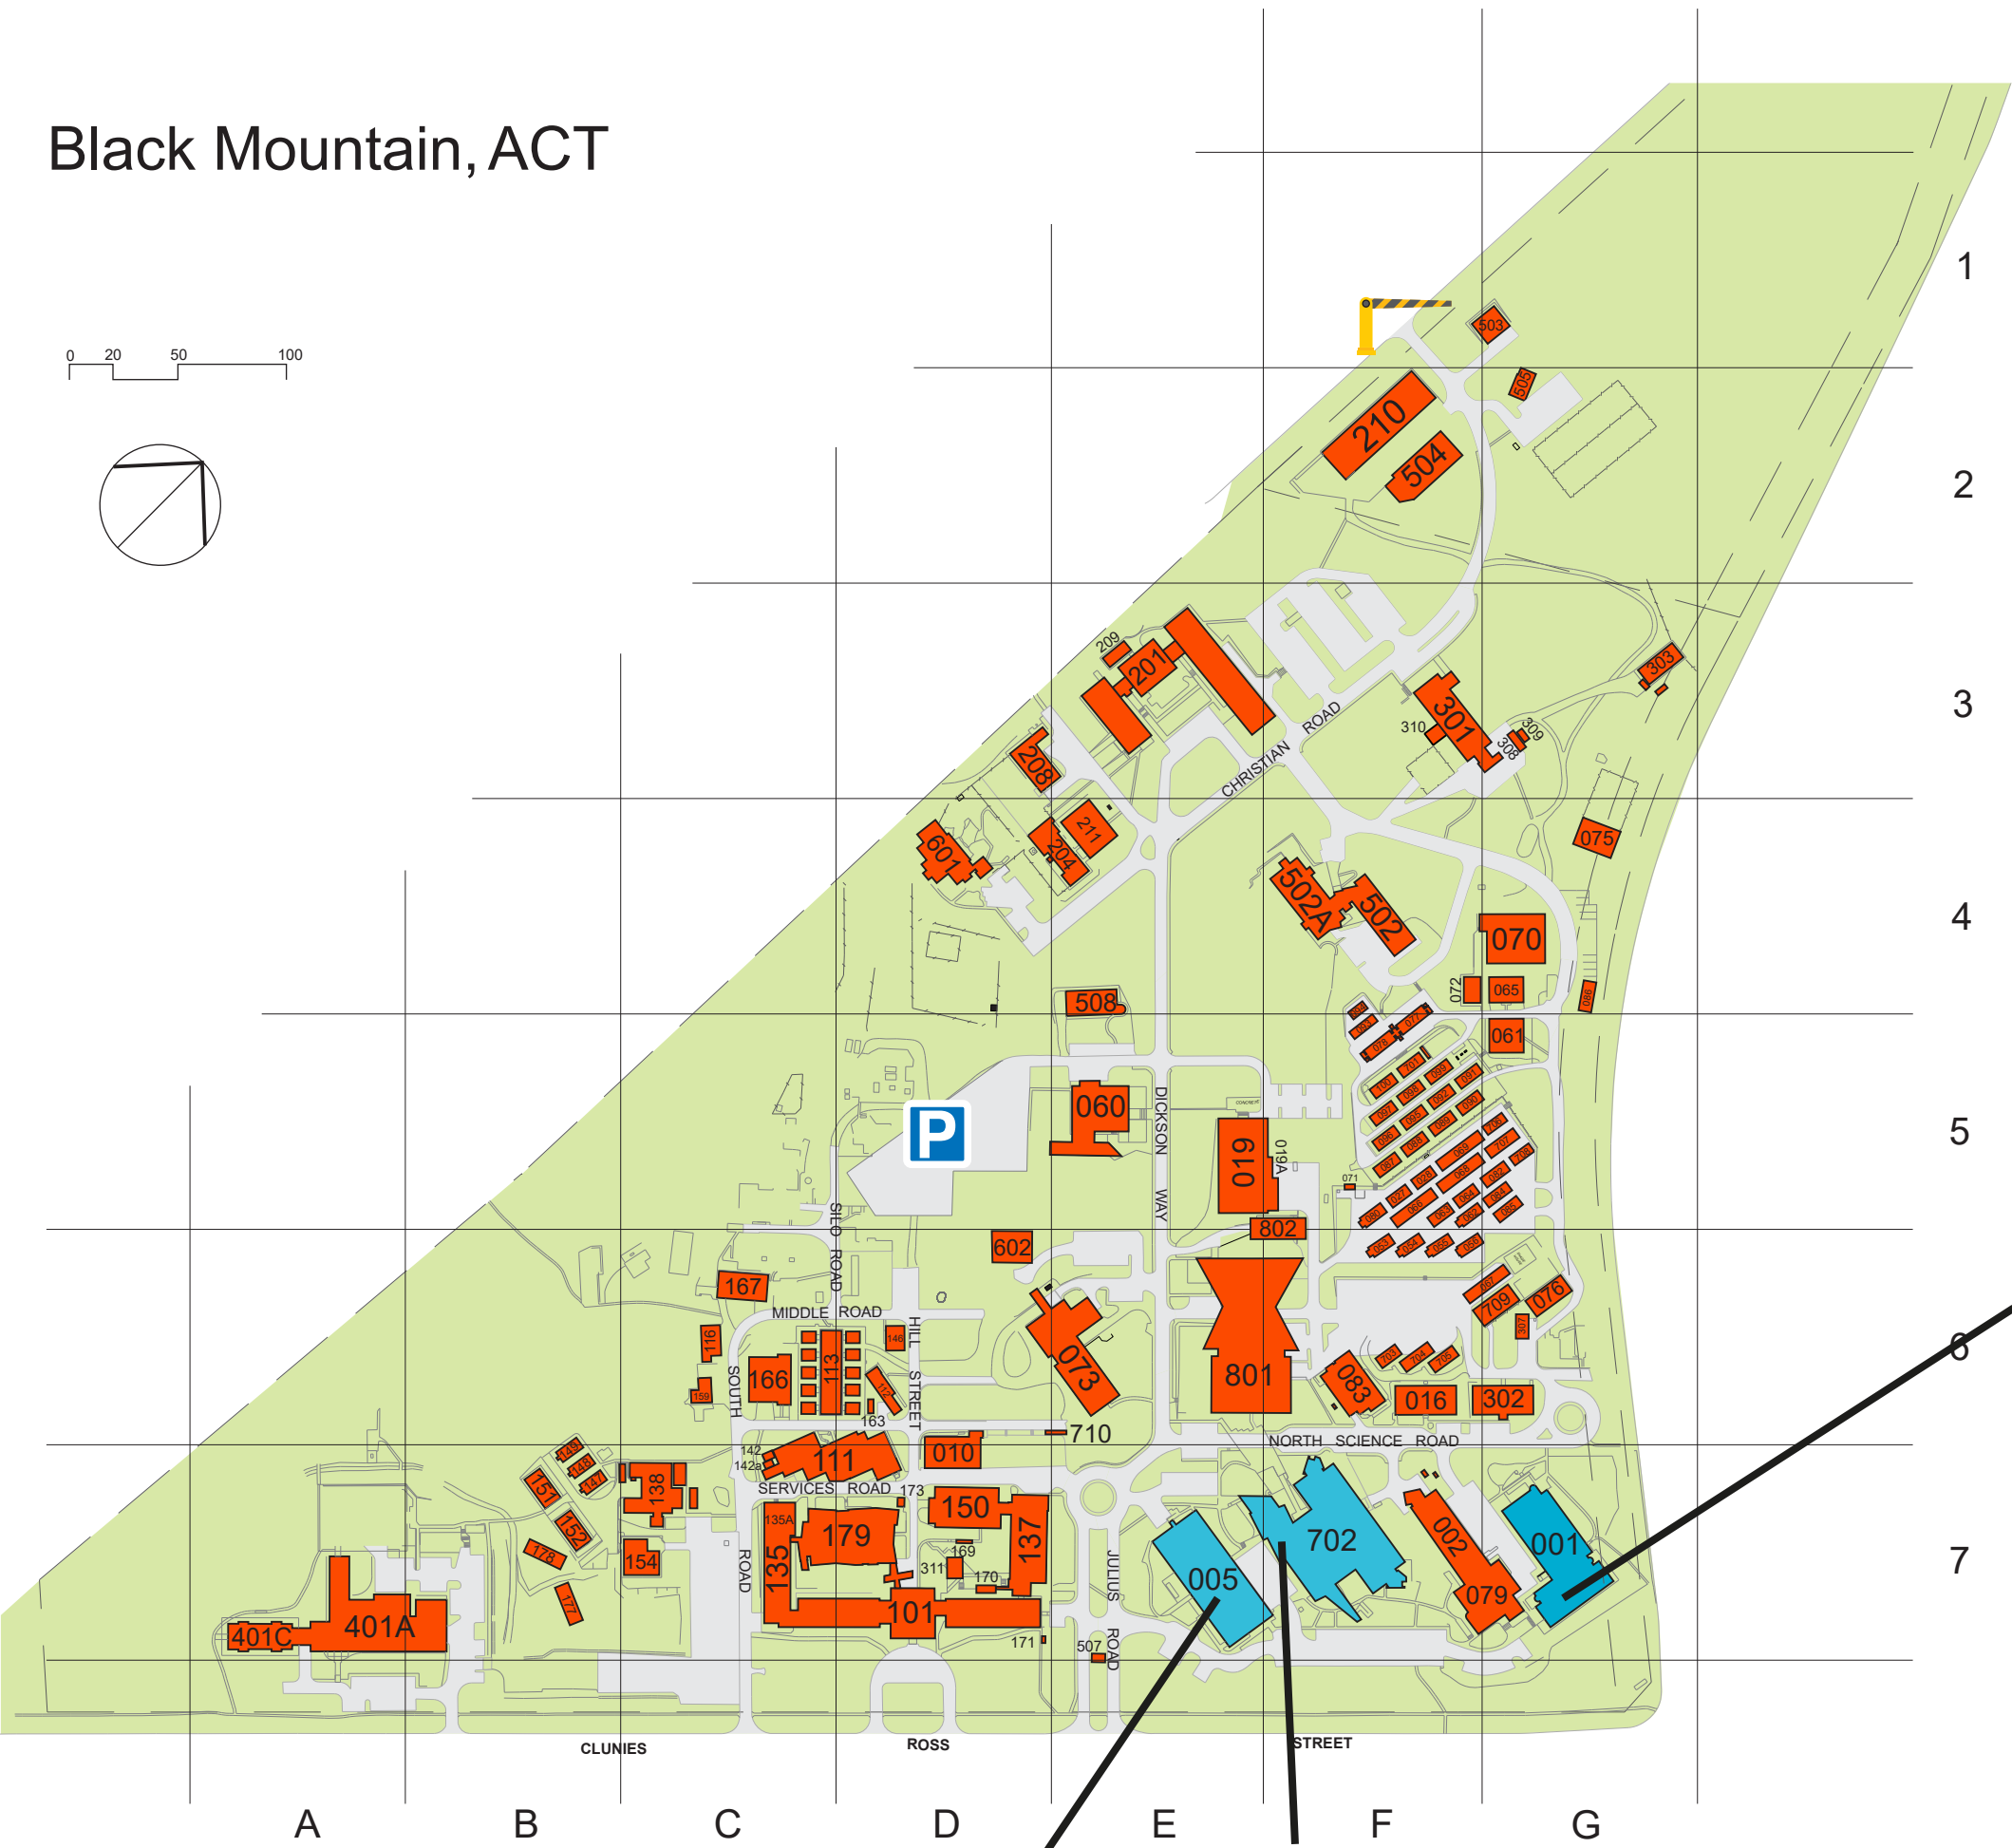

Black Mountain, ACT

1
2
3
4
5
6
7

A B C D E F G

HPPC CSIRO Discovery Centre

Building 1 Lecture Theatre