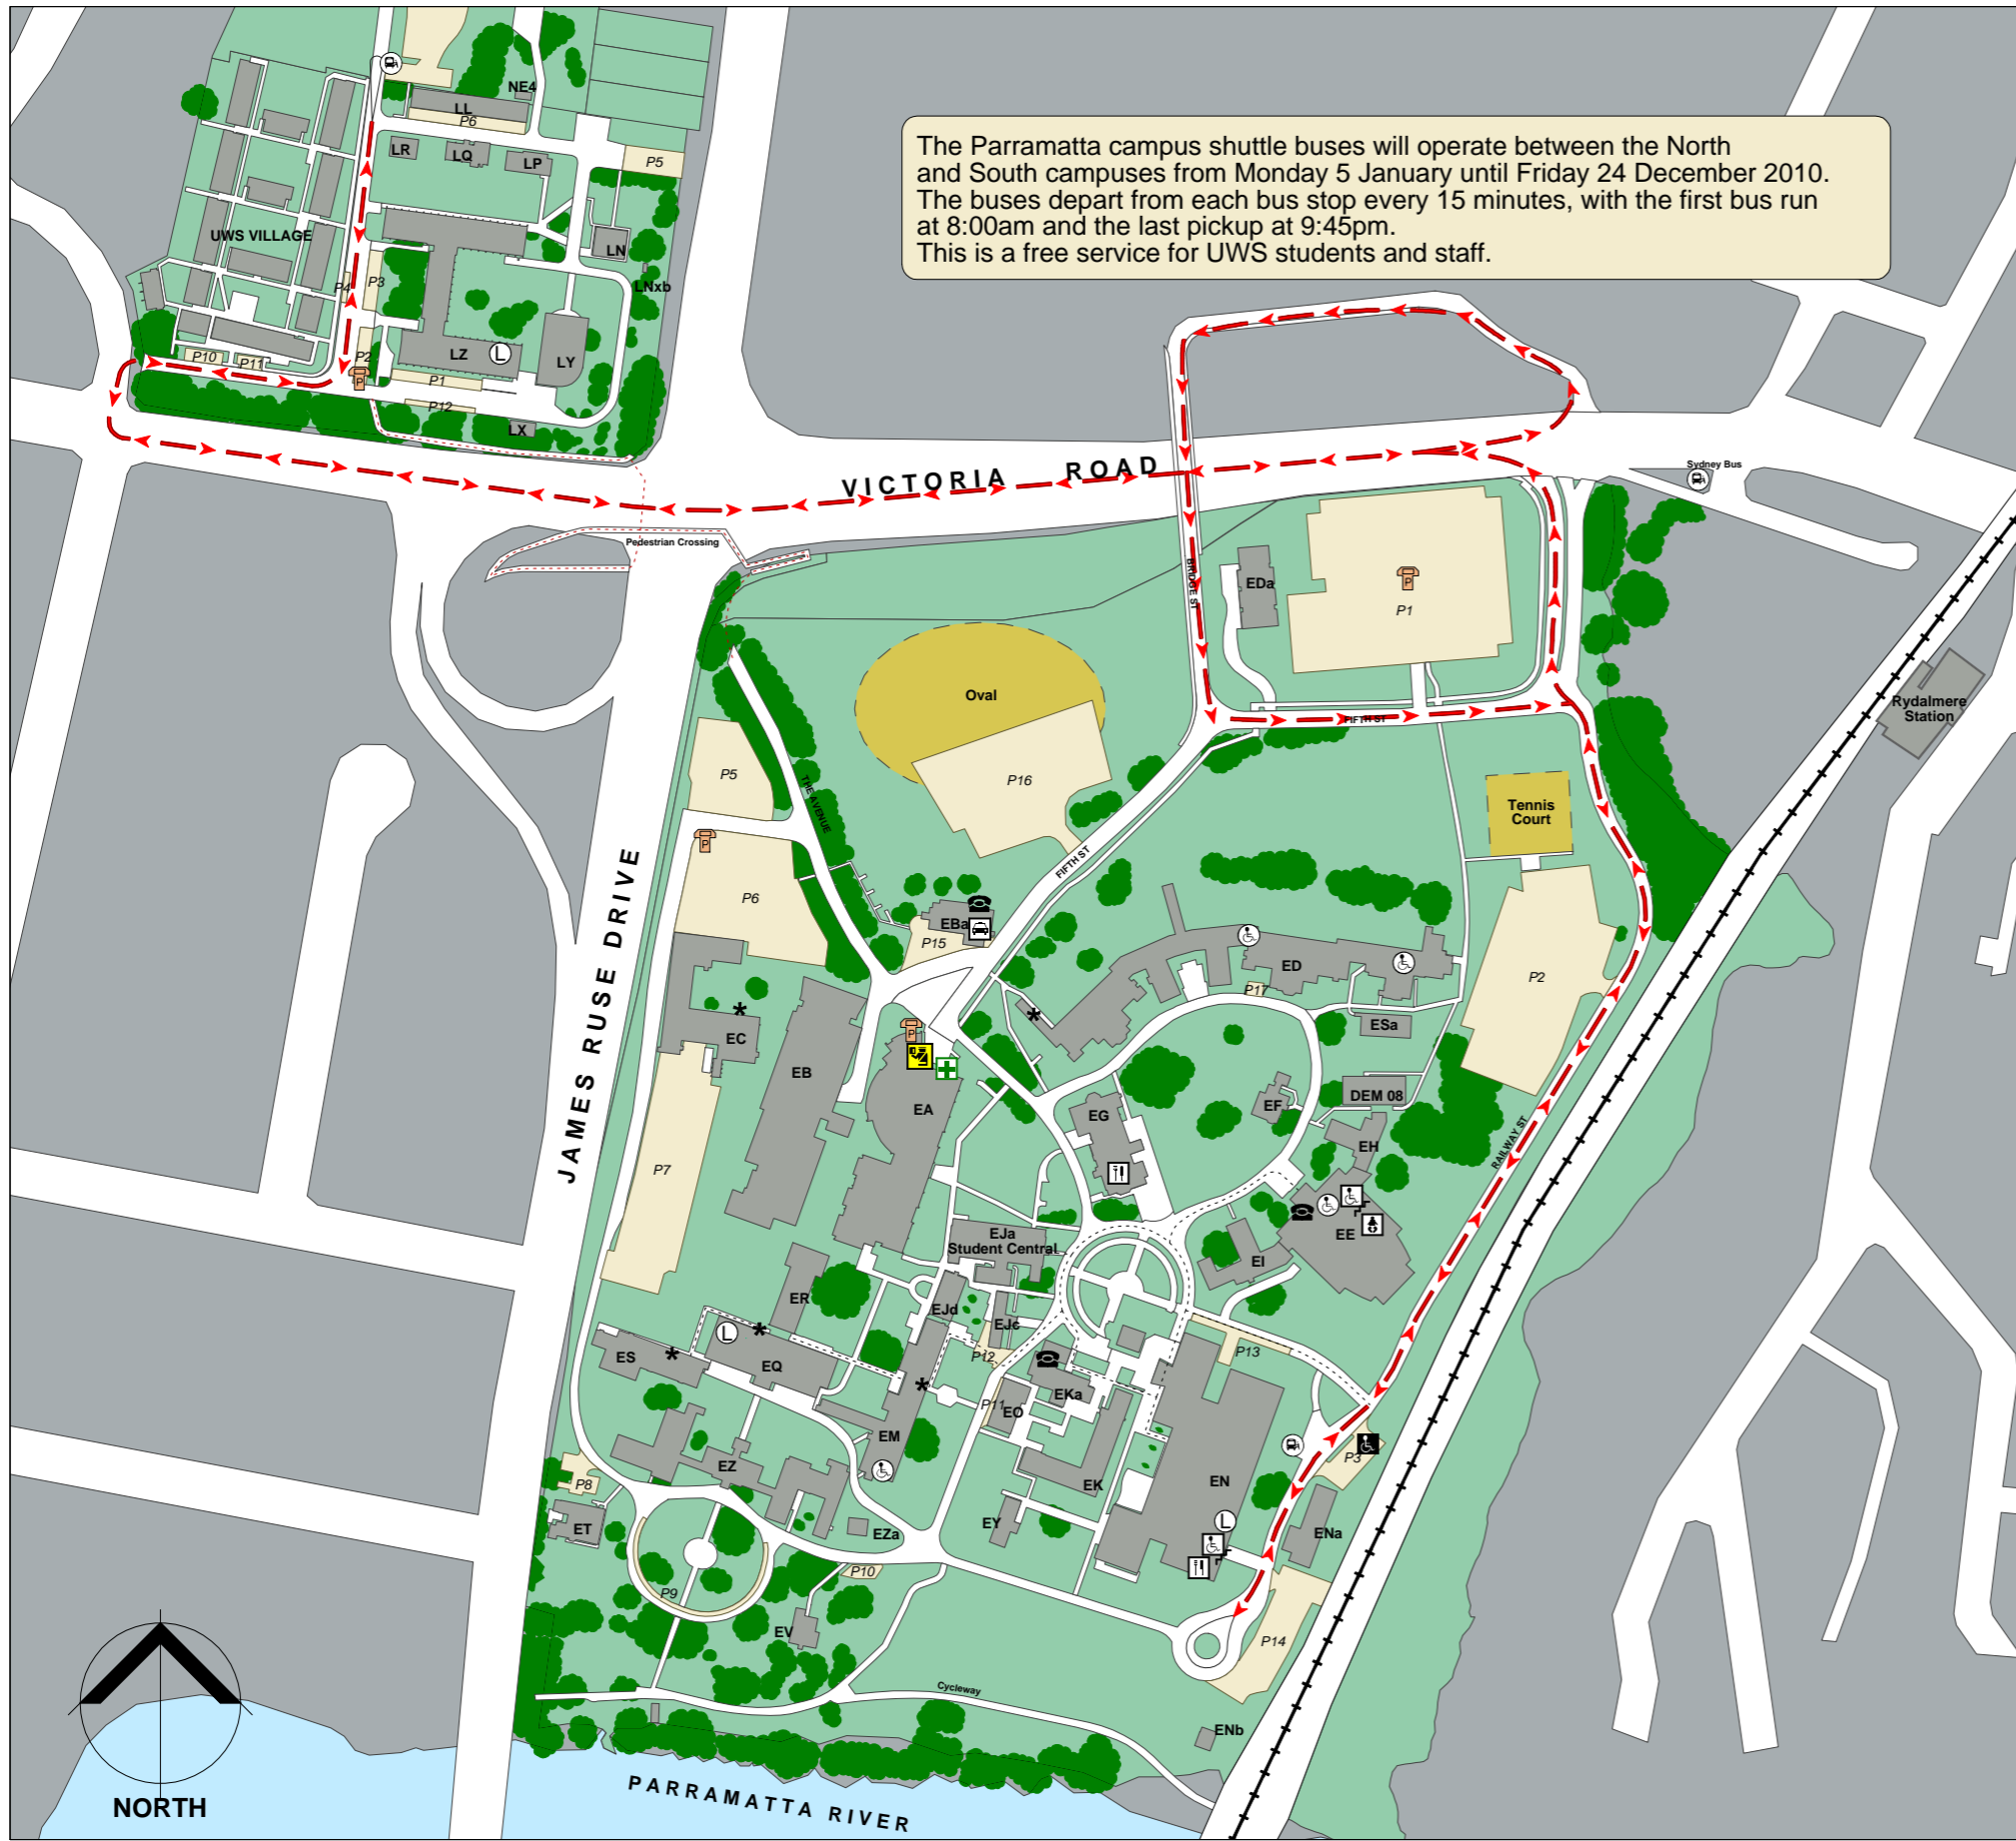

Parramatta Campus

The Parramatta campus shuttle buses will operate between the North and South campuses from Monday 5 January until Friday 24 December 2010. The buses depart from each bus stop every 15 minutes, with the first bus run at 8:00am and the last pickup at 9:45pm. This is a free service for UWS students and staff.